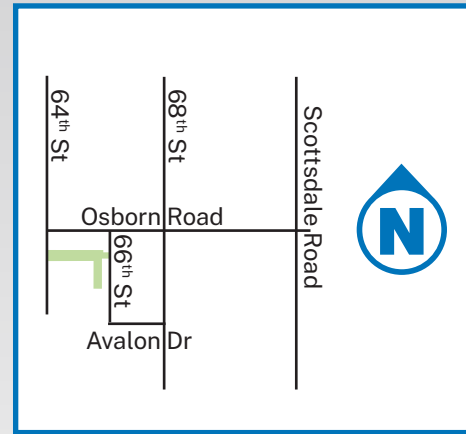

64th st.

SF

66th st.

Avalon Dr.

- ... Parking
- ... Playground
- ... Ramada
- ... Restroom
- ... Spray Pad

Paiute Neighborhood Park

3210 N. 66th St.