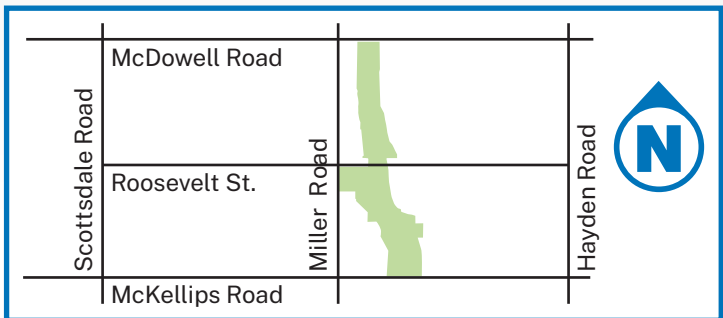

-  Courts
-  Disc Golf Course
-  Dog Off Leash Area
-  Lakes
-  Parking
-  Playground
-  Ramada
-  Restroom
-  Sand Volleyball
-  Spray Poles
-  Sport Fields
-  Vista del Camino Community Center

# Vista del Camino Park

7700 E. Roosevelt St.

McDowell Road

Roosevelt St.

Miller Road

7th St.

Yavapai Elementary School  
701 N. Miller Road

1701 E. Mckellips Road

Mckellips Road