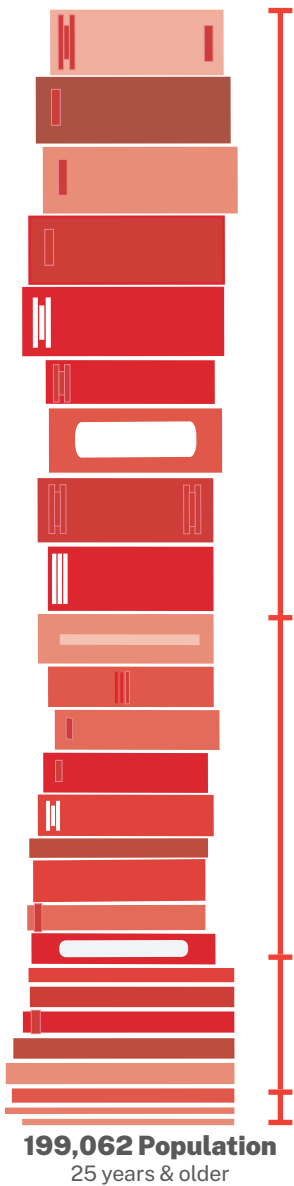

Nearly 4 out of 7 Scottsdale adults have earned a bachelor's degree or higher.

Source: U.S. Census (2016-2020 ACS)