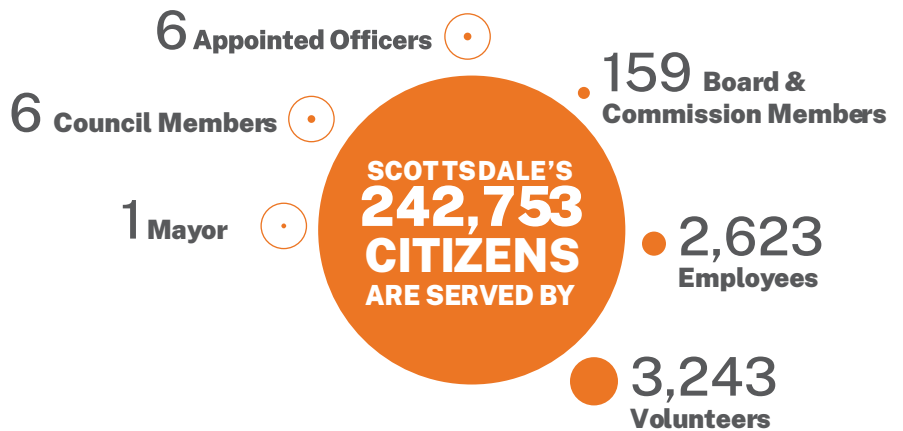

Scottsdale by the Numbers: A Demographic Summary

Source: U.S. Census Quickfacts (2021)

Scottsdale is the 48th largest city in the U.S. by area.

Source: U.S. Census (2020-2021) and City of Scottsdale

Over 6,000 people directly serve the residents of Scottsdale.

Source: U.S. Census Quickfacts (2021) and City of Scottsdale

Scottsdale's elevation rises by nearly 4,000 feet from south to north.

Source: Scottsdale Airport Weather Station (2021-2022) and City of Scottsdale