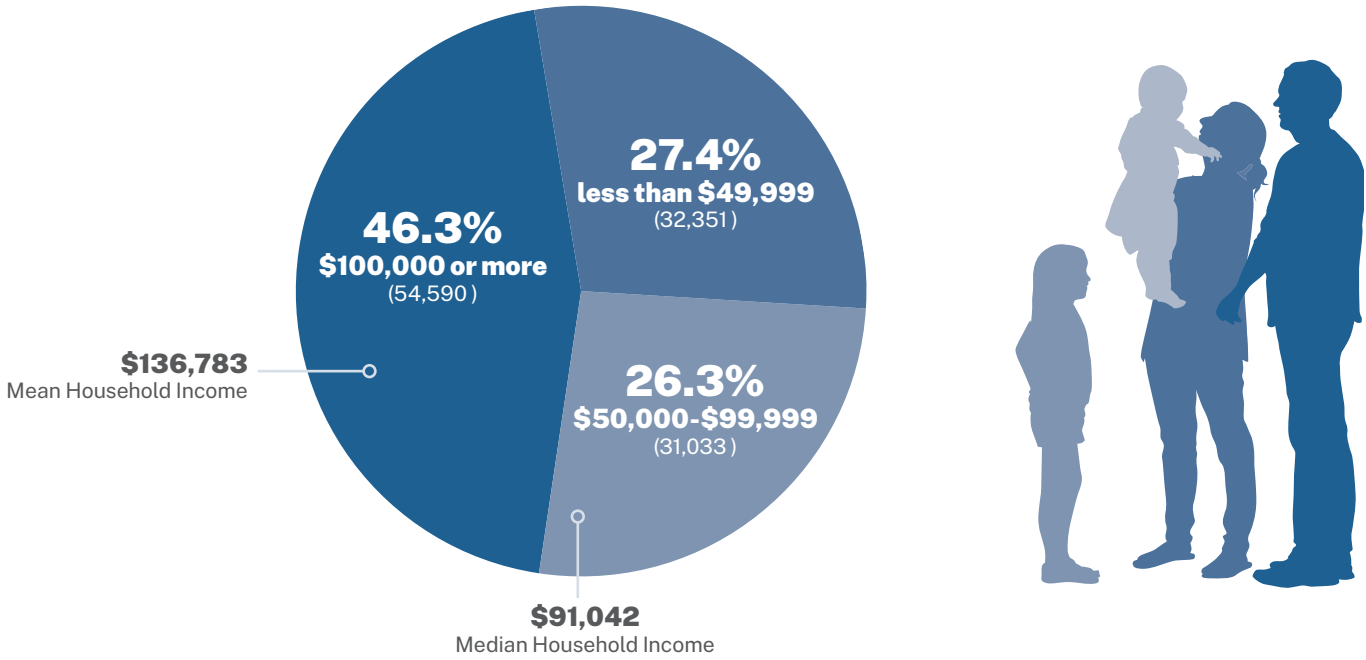

Scottsdale Residents

Scottsdale's median age of 47.7 is almost 10 years older than the U.S. median age of 38.2.

Source: U.S. Census (2016-2020 ACS)

Median Age (US): 38.2 | Median Age (Scottsdale) 47.7

Age Under 5 9,358	5-19 32,722	20-24 13,853	25-54 97,314	55-74 73,379	75+ 28,369
----------------------	----------------	-----------------	-----------------	-----------------	---------------

There are slightly more women than men in Scottsdale.

Source: U.S. Census (2016-2020 ACS)

Scottsdale has the highest median housing price of any of the large Valley cities.

Source: U.S. Census (2016-2020 ACS)

Nearly half of all Scottsdale households make more than \$100,000 a year.

Source: U.S. Census (2016-2020 ACS)

The majority of housing units in Scottsdale are owner occupied.

Source: U.S. Census (2016-2020 ACS)