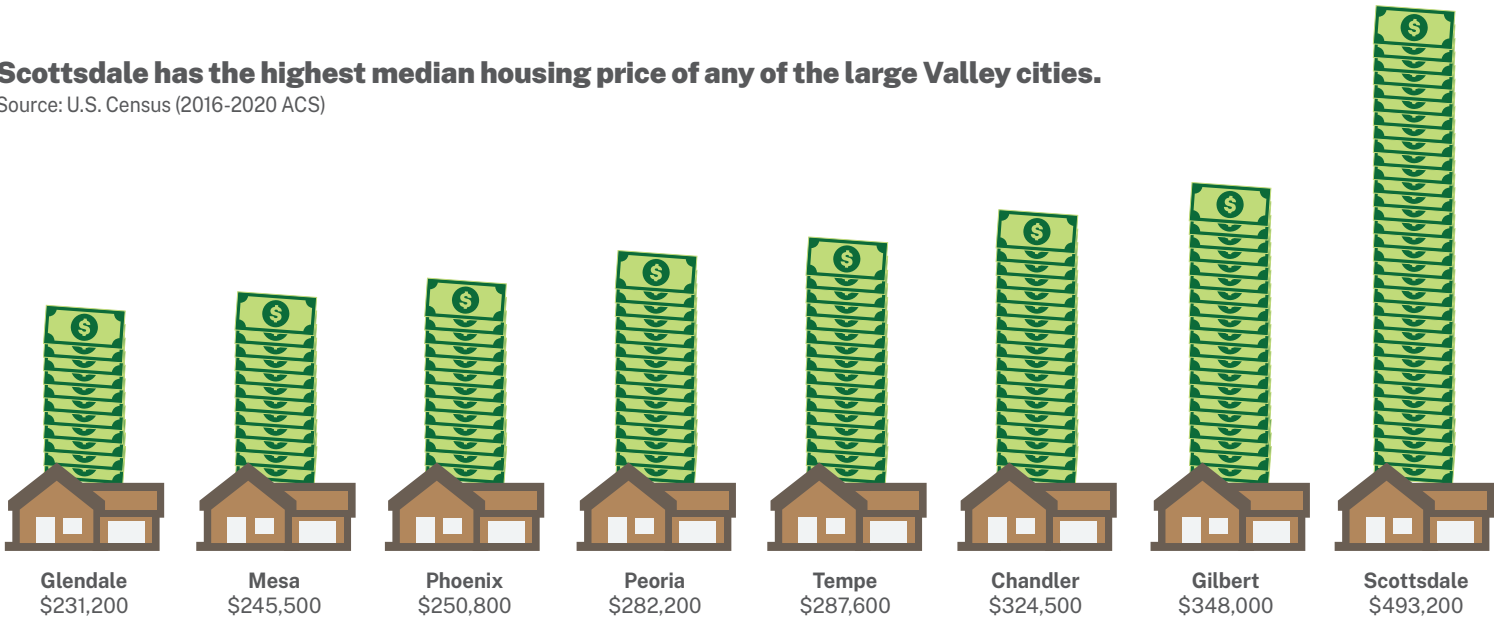

Scottsdale Residents

Scottsdale's median age of 47.7 is almost 10 years older than the U.S. median age of 38.2.

Source: U.S. Census (2016-2020 ACS)

Median Age (US): 38.2 | Median Age (Scottsdale) 47.7

Age Under 5 9,358	5-19 32,722	20-24 13,853	25-54 97,314	55-74 73,379	75+ 28,369
----------------------	----------------	-----------------	-----------------	-----------------	---------------

There are slightly more women than men in Scottsdale.

Source: U.S. Census (2016-2020 ACS)

Scottsdale has the highest median housing price of any of the large Valley cities.

Source: U.S. Census (2016-2020 ACS)