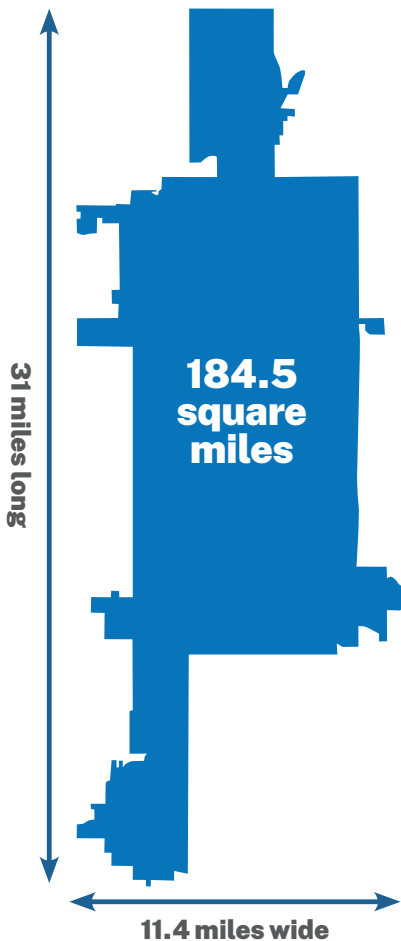

Scottsdale by the Numbers: A Demographic Summary

Source: U.S. Census Quickfacts (2021)

Scottsdale is the 48th largest city in the U.S. by area.

Source: U.S. Census (2020-2021) and City of Scottsdale

Over 6,000 people directly serve the residents of Scottsdale.

Source: U.S. Census Quickfacts (2021) and City of Scottsdale

Scottsdale's elevation rises by nearly 4,000 feet from south to north.

Source: Scottsdale Airport Weather Station (2021-2022) and City of Scottsdale

Scottsdale Residents

Scottsdale's median age of 47.7 is almost 10 years older than the U.S. median age of 38.2.

Source: U.S. Census (2016-2020 ACS)

Median Age (US): 38.2 | Median Age (Scottsdale) 47.7

Age Under 5 9,358	5-19 32,722	20-24 13,853	25-54 97,314	55-74 73,379	75+ 28,369
----------------------	----------------	-----------------	-----------------	-----------------	---------------