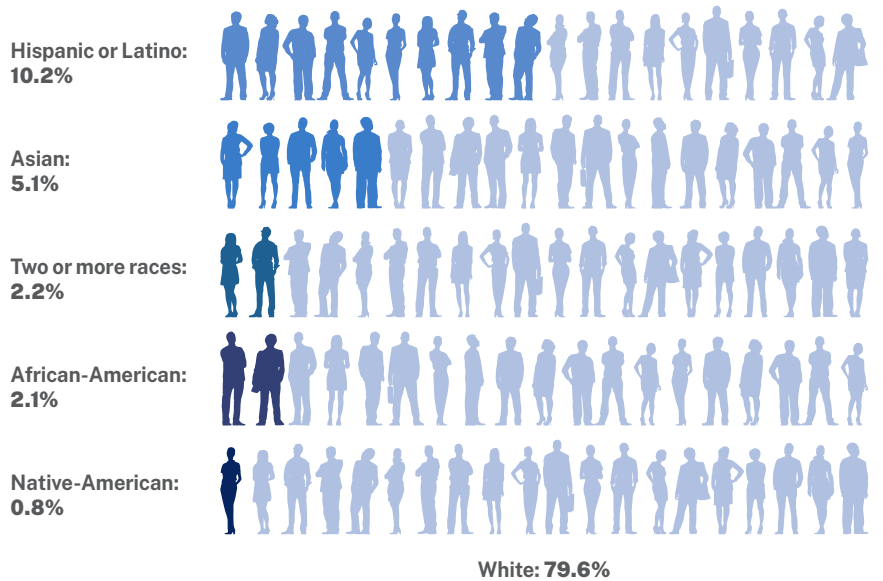

Scottsdale Residents

Scottsdale's median age of 47.7 is almost 10 years older than the U.S. median age of 38.2.

Source: U.S. Census (2016-2020 ACS)

Median Age (US): 38.2 | Median Age (Scottsdale) 47.7

Age Under 5 9,358	5-19 32,722	20-24 13,853	25-54 97,314	55-74 73,379	75+ 28,369
----------------------	----------------	-----------------	-----------------	-----------------	---------------

Nearly 4 out of 7 Scottsdale adults have earned a bachelor's degree or higher.

Source: U.S. Census (2016-2020 ACS)

One in five Scottsdale residents is a person of color.

Source: U.S. Census (2016-2020 ACS)