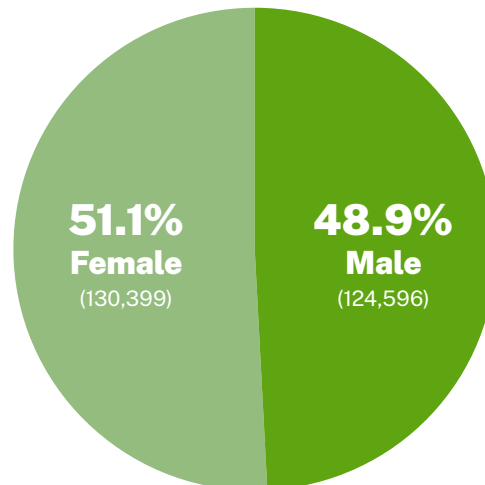

Scottsdale Residents

Scottsdale's median age of 47.7 is almost 10 years older than the U.S. median age of 38.2.

Source: U.S. Census (2016-2020 ACS)

Median Age (US): 38.2 | Median Age (Scottsdale) 47.7

Age Under 5 9,358	5-19 32,722	20-24 13,853	25-54 97,314	55-74 73,379	75+ 28,369
----------------------	----------------	-----------------	-----------------	-----------------	---------------

Nearly 4 out of 7 Scottsdale adults have earned a bachelor's degree or higher.

Source: U.S. Census (2016-2020 ACS)

One in five Scottsdale residents is a person of color.

Source: U.S. Census (2016-2020 ACS)

There are slightly more women than men in Scottsdale.

Source: U.S. Census (2016-2020 ACS)

Scottsdale has the highest median housing price of any of the large Valley cities.

Source: U.S. Census (2016-2020 ACS)