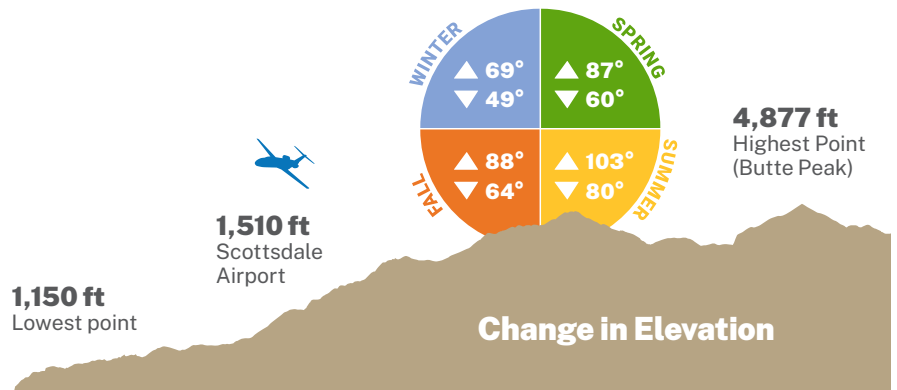

Scottsdale by the Numbers: A Demographic Summary

Source: U.S. Census Quickfacts (2021)

Scottsdale is the 48th largest city in the U.S. by area.

Source: U.S. Census (2020-2021) and City of Scottsdale

Over 6,000 people directly serve the residents of Scottsdale.

Source: U.S. Census Quickfacts (2021) and City of Scottsdale

Scottsdale's elevation rises by nearly 4,000 feet from south to north.

Source: Scottsdale Airport Weather Station (2021-2022) and City of Scottsdale