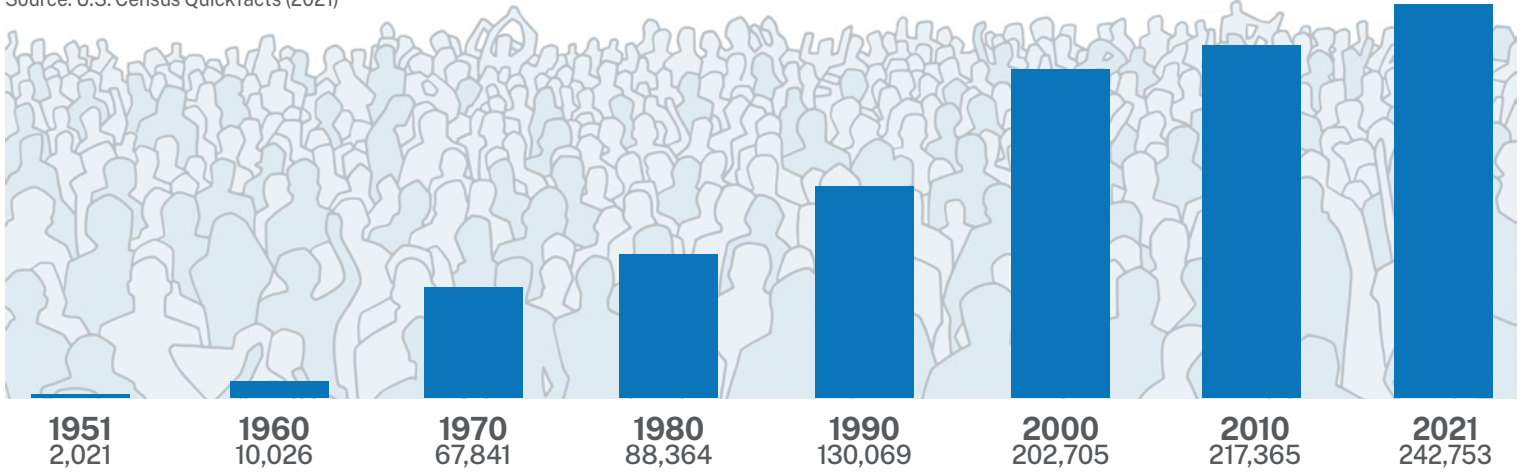

Scottsdale by the Numbers: A Demographic Summary

Source: U.S. Census Quickfacts (2021)

Scottsdale is the 48th largest city in the U.S. by area.

Source: U.S. Census (2020-2021) and City of Scottsdale

Over 6,000 people directly serve the residents of Scottsdale.

Source: U.S. Census Quickfacts (2021) and City of Scottsdale

Scottsdale's elevation rises by nearly 4,000 feet from south to north.

Source: Scottsdale Airport Weather Station (2021-2022) and City of Scottsdale

Scottsdale Residents

Scottsdale's median age of 47.7 is almost 10 years older than the U.S. median age of 38.2.

Source: U.S. Census (2016-2020 ACS)

Median Age (US): 38.2 | Median Age (Scottsdale) 47.7

Age Under 5 9,358	5-19 32,722	20-24 13,853	25-54 97,314	55-74 73,379	75+ 28,369
----------------------	----------------	-----------------	-----------------	-----------------	---------------